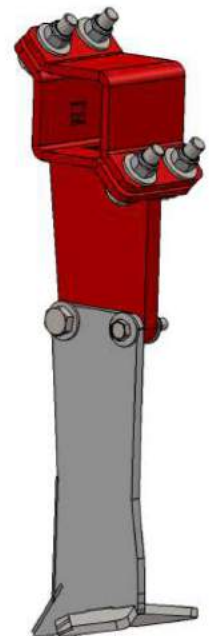

WEAVING MACHINERY THE GROWING BUSINESS

LD Top-Soiler

Ultra Low Disturbance

3, 4, 5 & 6 Metre working widths

WEAVING MACHINERY

THE GROWING BUSINESS

- Extremely low disturbance
- Good soil lift
- Releases compaction in the top soil
- High work rates
- Shear bolt protection
- DD type packer
- Carbide faced wearing parts
- Working depths of 0" - 9" (0mm - 228mm)
- Aids crop establishment through the early stages of direct drilling
- 3 Metre rigid, 4, 5 & 6 Metre hydraulic folding